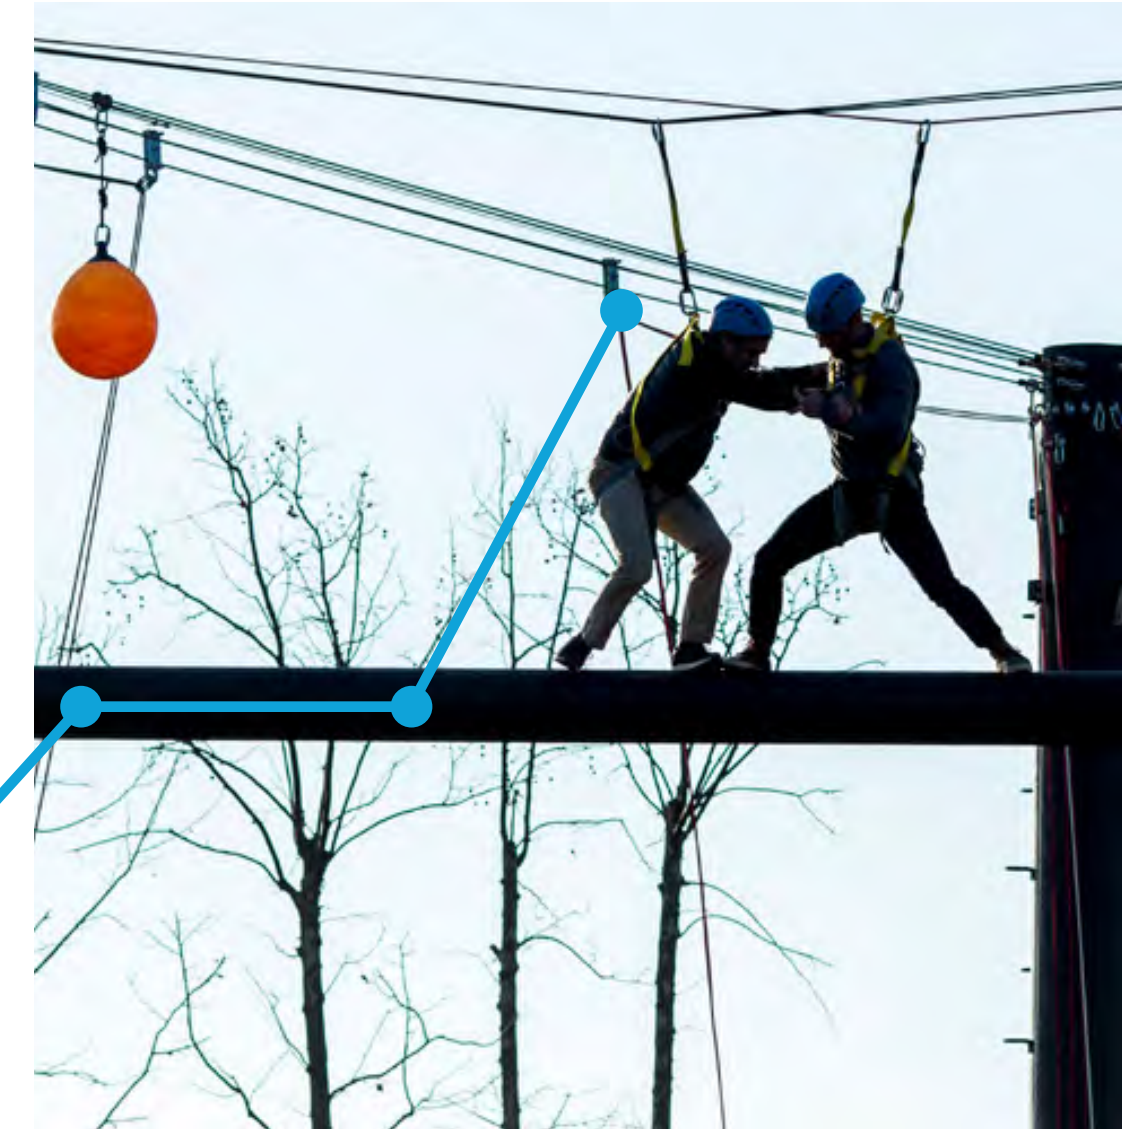

## Challenge your team

Successful teams need to practice and our team-building activities at Forest Park are the ideal opportunity to do just that. Overcoming obstacles presents physical, mental, and emotional challenges that invite groups to explore teamwork strategies and discover for themselves the importance of planning, cooperation and communication. And yes it can also be a lot of fun.

*·Explorer Circuit: Twelve platforms including bridges and four ziplines.*

*·HRC (High Rope Courses): Six challenging modules at height involving groups up to 16 people simultaneously.*

## Box Tower

Super competitive high rope course. Skill, balance and not thinking about it too much to climb as high as possible against the clock.

## Catwalk

Different options, including individual balance and hand-to-hand combat. The winner remains standing while the loser has a soft landing on the ground.