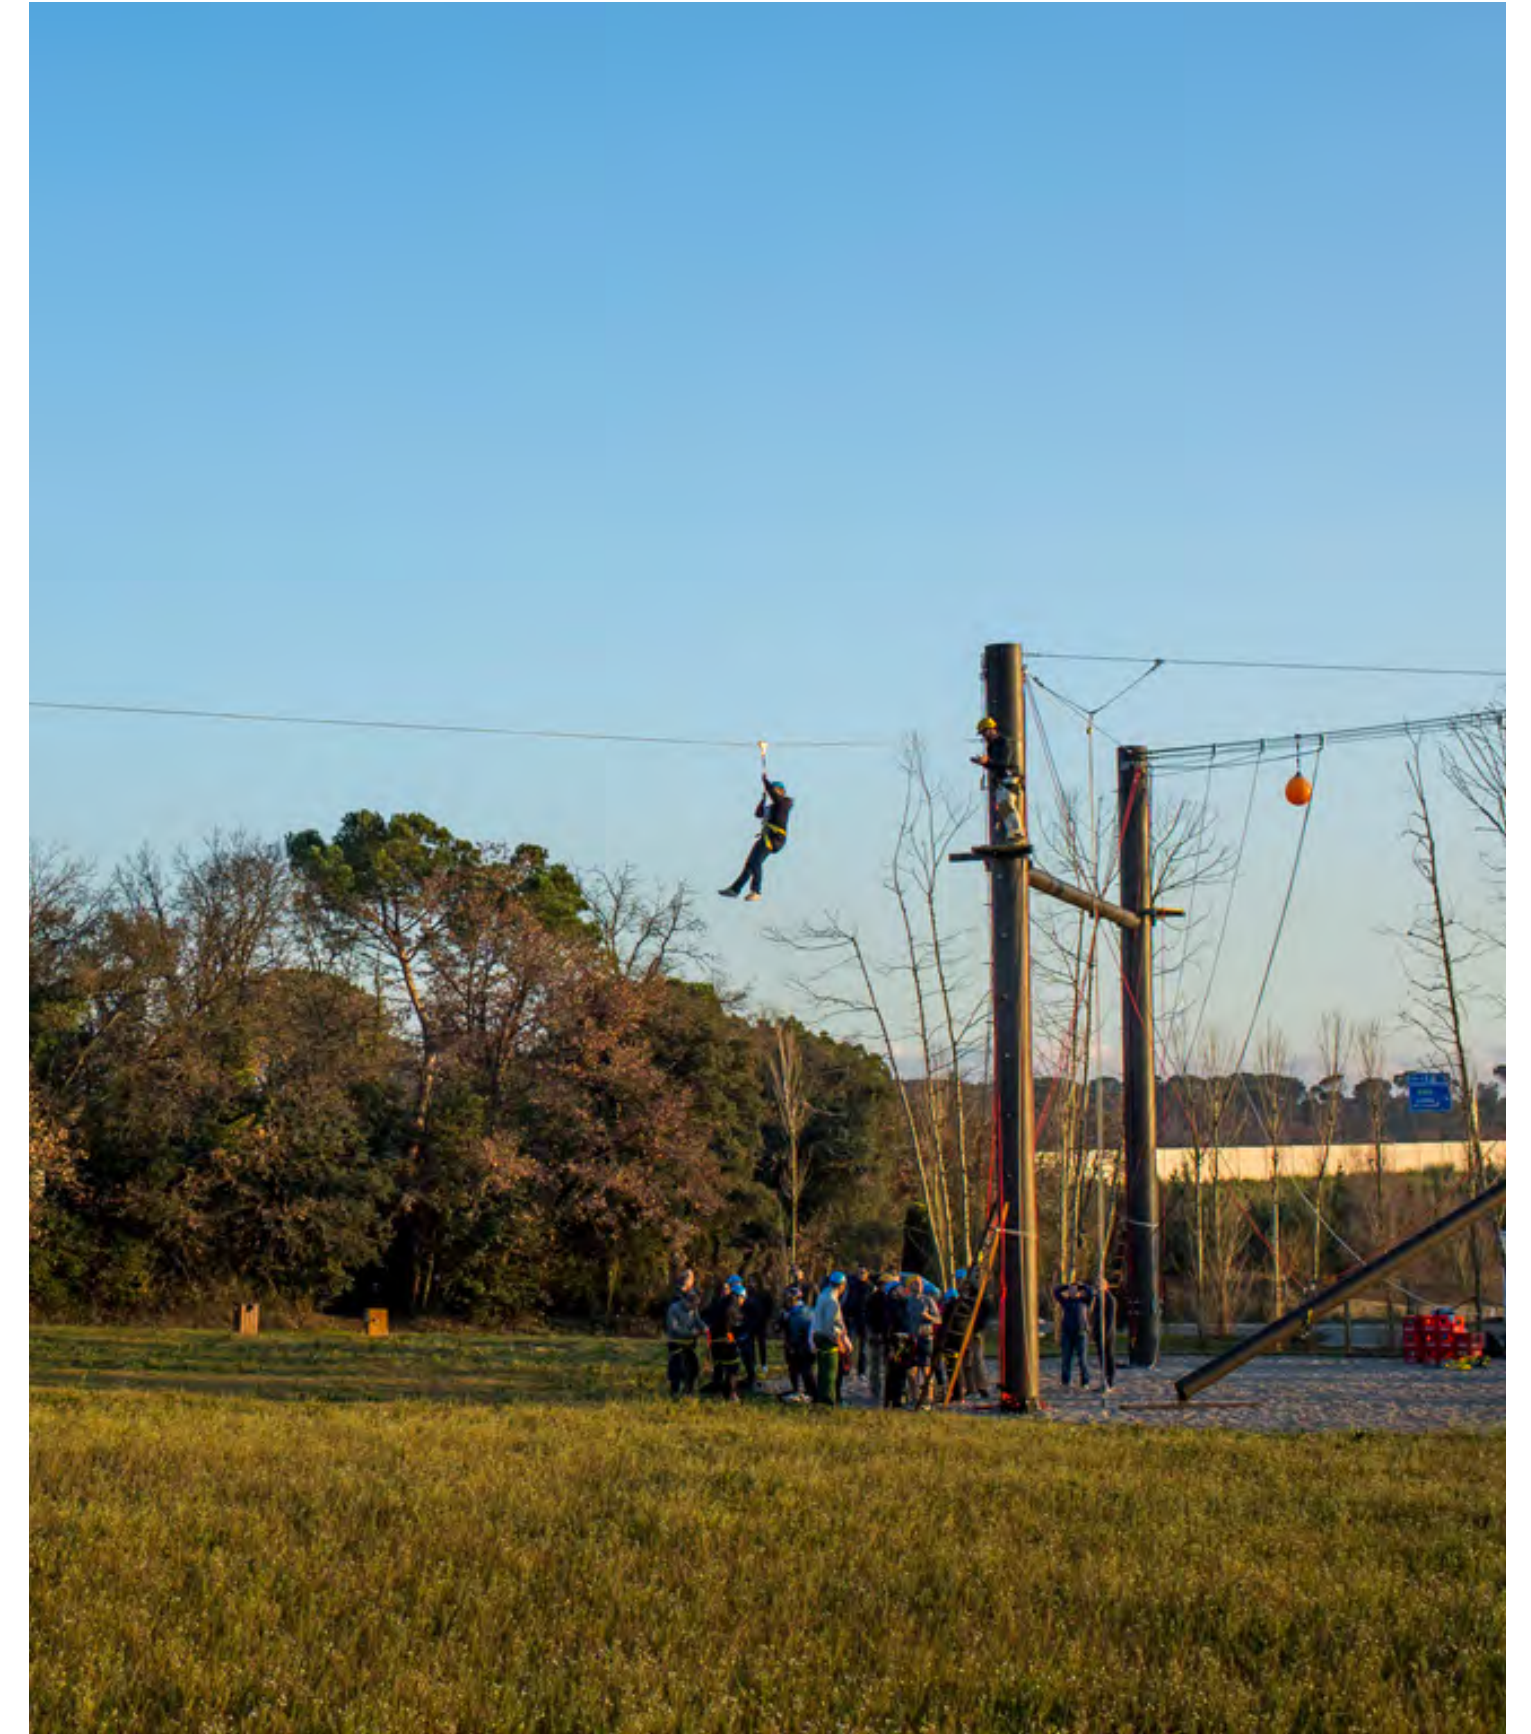

Zip Line

The star adventure sports activity for groups. An exclusive and exciting attraction for everyone, in groups, individual or tandem.